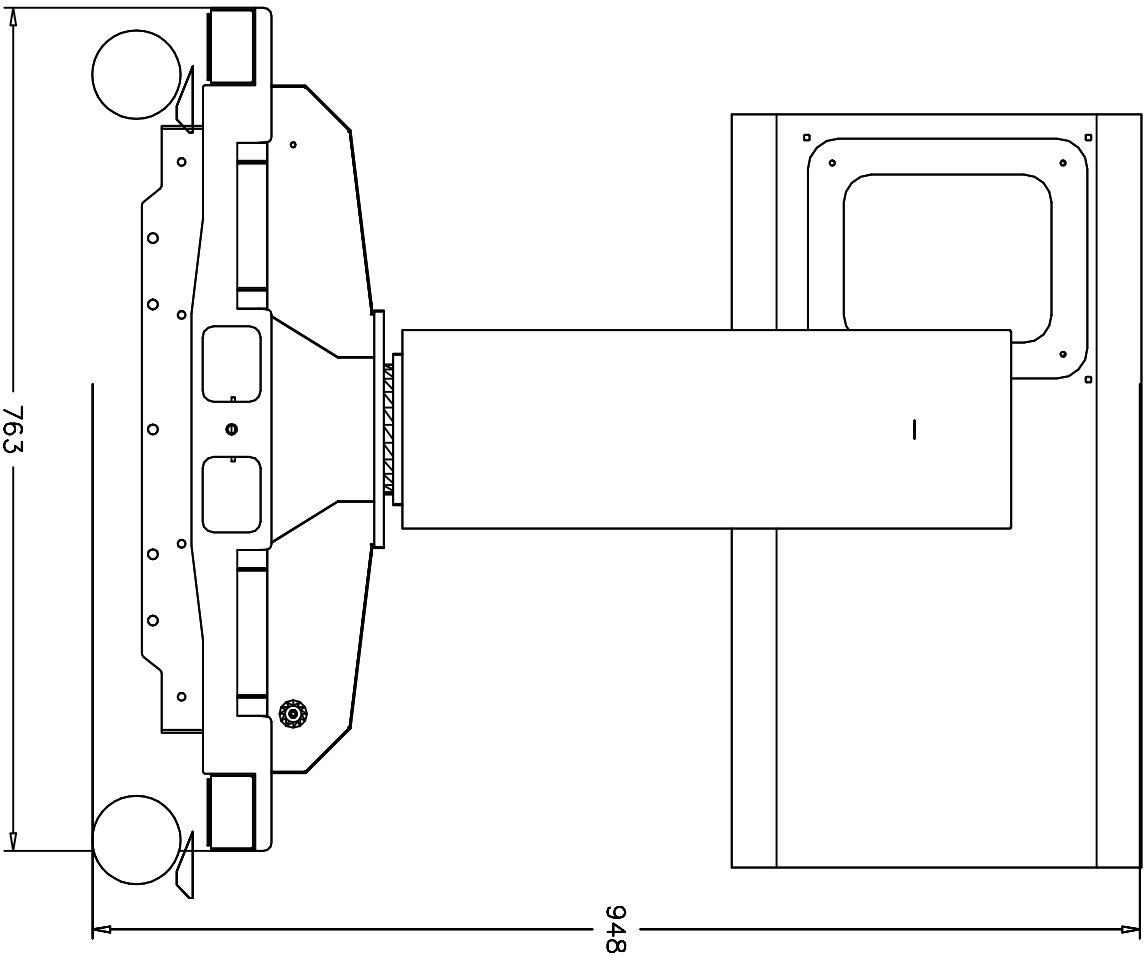

CH.	NAME	DMX 512 VALUE
		0 16 32 48 64 80 96 112 128 144 160 176 192 208 224 240 255
1)	Color Wheel	white yellow green blue magenta red Rainbow Speed
2)	Shutter & Strobo	black Dimmer open open Strobo Speed open
3)	Zoom	20° ← Zoom → 1,8°
4)	Lamp & Reset	Lamp Off Hysteresis Lamp On 
5)	8 bits Pan	-270° 0° +270°
6)	8 bits Tilt	-132° 0° +132°
7)	16 bits Pan	-1° 0° +1°
8)	16 bits Tilt	-50' 0° +50'
9)	Pan speed	max 30' ← Speed → 4,5" (max)
10)	Tilt speed	max 30' ← Speed → 4" (max)
		0 16 32 48 64 80 96 112 128 144 160 176 192 208 224 240 255

HERE ARE SOME GENERAL SPECIFICATIONS ON THE NEW HIGH-GROUND MOVING
YOKE
VERSION:

VOLTAGE: 230 VOLTS

WATTAGE AT 230V: 1.450 WATTS

CURRENT: 6,6, AMPS.

PF: 0,94

WEIGHT OF THE UNIT: KG. 80

WEIGHT OF THE TROLLEY: KG. 6,5

WEIGHT OF THE FLY-CASE: KG. 47

PAN/TILT AUTOMATIC FEEDBACK SYSTEM

LAMP CIRCUIT THERMAL PROTECTION

ELECTRONICS THERMAL PROTECTION

WEATHERPROOF WHEN ON WHEELS: IP RATE 43