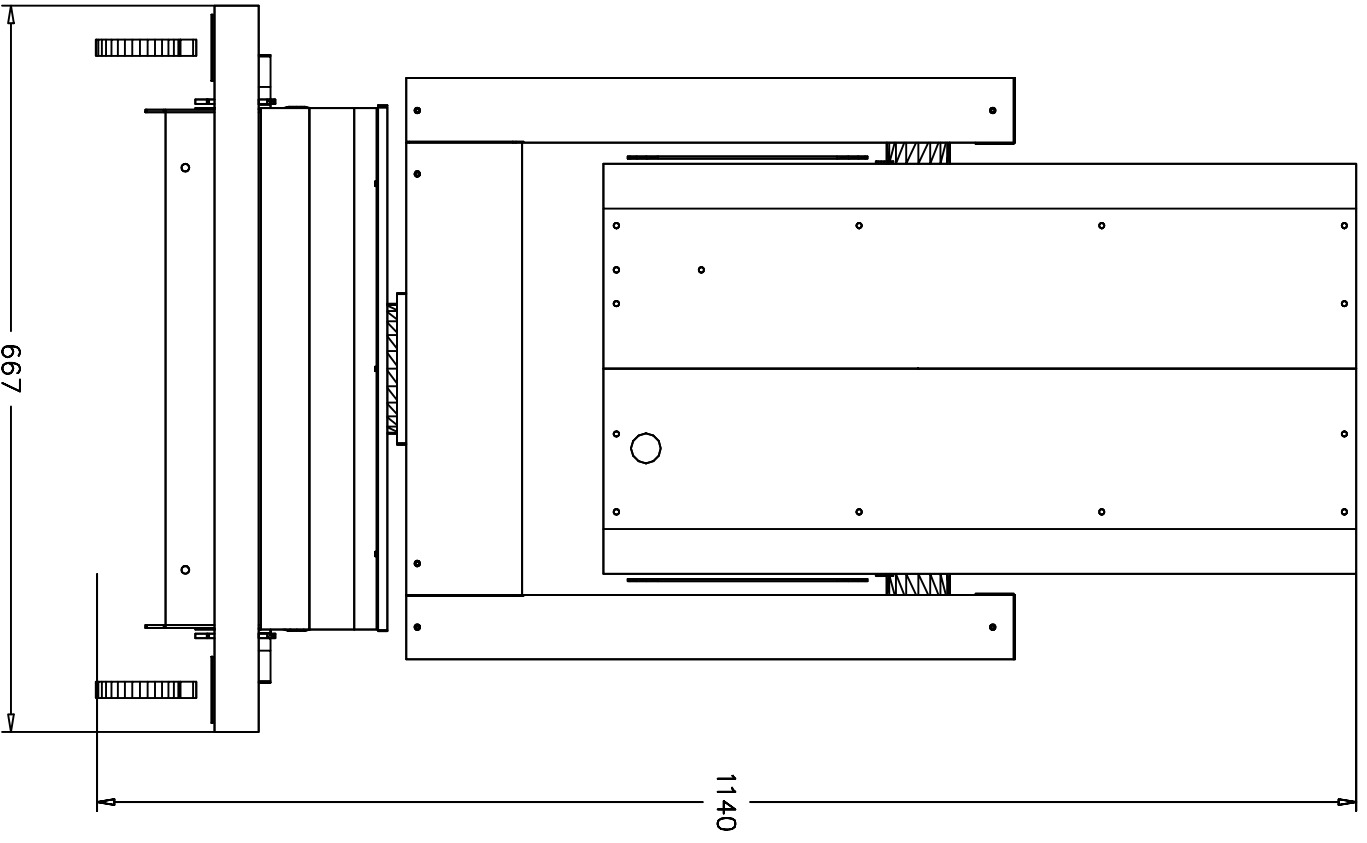

CH.	NAME	DMX 512 VALUE
		0 16 32 48 64 80 96 112 128 144 160 176 192 208 224 240 255
1)	Color Wheel	white yellow green blue magenta red Rainbow Speed
2)	Shutter & Strobo	black Dimmer open open Strobo Speed open
3)	Zoom	20° ← Zoom → 1,8°
4)	Lamp & Reset	Lamp Off Hysteresis Lamp On 
5)	8 bits Pan	-270° 0° +270°
6)	8 bits Tilt	-132° 0° +132°
7)	16 bits Pan	-1° 0° +1°
8)	16 bits Tilt	-50' 0° +50'
9)	Pan speed	max 30' ← Speed → 4,5" (max)
10)	Tilt speed	max 30' ← Speed → 4" (max)
		0 16 32 48 64 80 96 112 128 144 160 176 192 208 224 240 255

HERE ARE SOME GENERAL SPECIFICATIONS ON THE NEW HIGH-GROUND MOVING
YOKE
VERSION:

VOLTAGE: 230 VOLTS

WATTAGE AT 230V: 1.450 WATTS

CURRENT: 6,6, AMPS.

PF: 0,94

WEIGHT OF THE UNIT: KG. 80

WEIGHT OF THE TROLLEY: KG. 6,5

WEIGHT OF THE FLY-CASE: KG. 47

PAN/TILT AUTOMATIC FEEDBACK SYSTEM

LAMP CIRCUIT THERMAL PROTECTION

ELECTRONICS THERMAL PROTECTION

WEATHERPROOF WHEN ON WHEELS: IP RATE 43