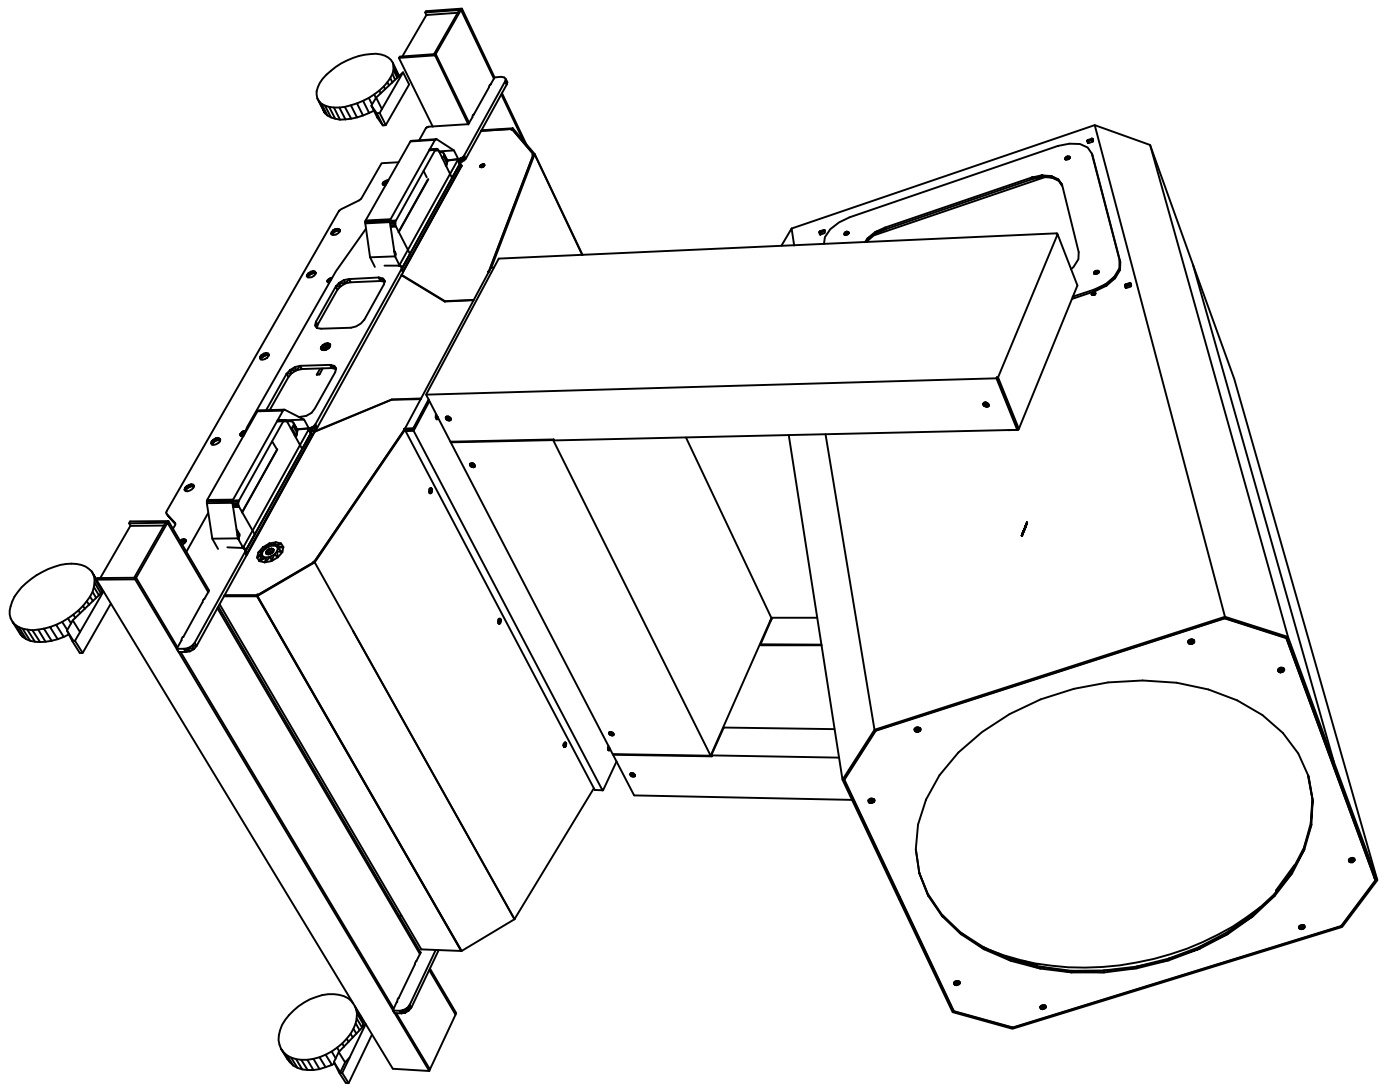

CH.	NAME	DMX 512 VALUE
		0 16 32 48 64 80 96 112 128 144 160 176 192 208 224 240 255
1)	Color Wheel	white yellow green blue magenta red Rainbow Speed
2)	Shutter & Strobo	black Dimmer open open Strobo Speed open
3)	Zoom	20° ← Zoom → 1,8°
4)	Lamp & Reset	Lamp Off Hysteresis Lamp On 
5)	8 bits Pan	-270° 0° +270°
6)	8 bits Tilt	-132° 0° +132°
7)	16 bits Pan	-1° 0° +1°
8)	16 bits Tilt	-50' 0° +50'
9)	Pan speed	max 30' ← Speed → 4,5" (max)
10)	Tilt speed	max 30' ← Speed → 4" (max)
		0 16 32 48 64 80 96 112 128 144 160 176 192 208 224 240 255

HERE ARE SOME GENERAL SPECIFICATIONS ON THE NEW HIGH-GROUND MOVING
YOKE
VERSION:

VOLTAGE: 230 VOLTS

WATTAGE AT 230V: 1.450 WATTS

CURRENT: 6,6, AMPS.

PF: 0,94

WEIGHT OF THE UNIT: KG. 80

WEIGHT OF THE TROLLEY: KG. 6,5

WEIGHT OF THE FLY-CASE: KG. 47

PAN/TILT AUTOMATIC FEEDBACK SYSTEM

LAMP CIRCUIT THERMAL PROTECTION

ELECTRONICS THERMAL PROTECTION

WEATHERPROOF WHEN ON WHEELS: IP RATE 43